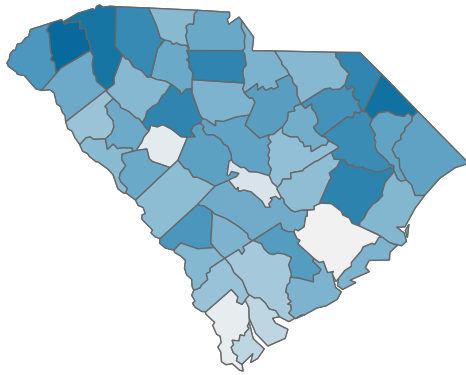

COVID-19 in South Carolina

As of 11:59 PM on 8/10/2021

Cases

651,787

Select Date Range & County to Filter Page Values

All values

COUNTY

All

Past 2 weeks Confirmed

26489

Rate of COVID-19 Cases per 10,000 population, by County

County Displayed: **South Carolina** | Dates Displayed: 3/4/2020 to 8/10/2021

[Use County Filter Above to View ZIP Code Counts](#)

Find your ZIP

All

Reported COVID-19 Cases, by Week of Report

County Displayed: **South Carolina** | Dates Displayed: 3/4/2020 to 8/10/2021

County Displayed: **South Carolina** | Dates Displayed: 3/4/2020 to 8/10/2021