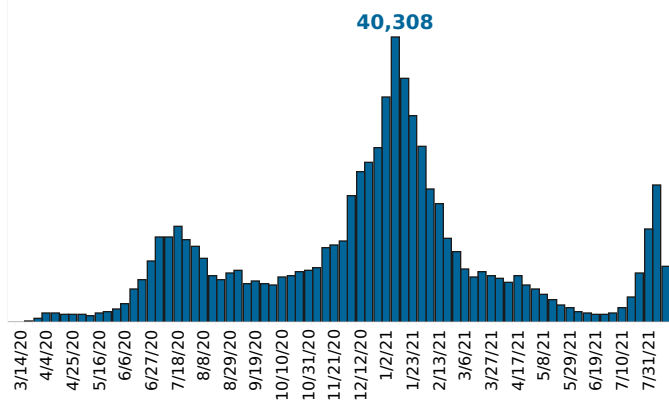

COVID-19 in South Carolina

As of 11:59 PM on 8/10/2021

Cases

651,787

Select Date Range & County to Filter Page Values

All values

COUNTY

All

Past 2 weeks Confirmed

26489

Rate of COVID-19 Cases per 10,000 population, by County

County Displayed: **South Carolina** | Dates Displayed: 3/4/2020 to 8/10/2021

[Use County Filter Above to View ZIP Code Counts](#)

Find your ZIP

All

Reported COVID-19 Cases, by Week of Report

County Displayed: **South Carolina** | Dates Displayed: 3/4/2020 to 8/10/2021

County Displayed: **South Carolina** | Dates Displayed: 3/4/2020 to 8/10/2021